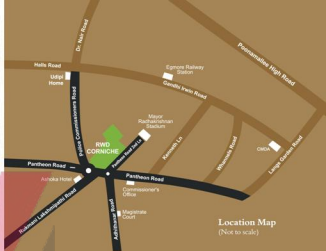

ZRICKS WORLD

PRESENTING

Corniche
STEP UP TO ROYALTY

EGMORE

www.Zricks.com

STEEPED
IN
HISTORY

Egmore, home to the second oldest museum in the country, was the headquarters of the Ezhumbar Nadu during the Chola regime. Situated on the northern banks of the river, Egmore is home to some of the oldest and most exquisite buildings of the colonial Britishers.

Situated in the heart of Egmore, the **PANTHEON ROAD** is steeped in rich history. The very name of the road is derived from the oldest building on it, the Pantheon. A popular place of entertainment for the European community the Pantheon hosted dinners, balls and theatrical performances until the museum moved into it in 1853.

Location Map
(Not to scale)

ZRICKS.COM

CENTERED
AROUND YOUR
NEEDS &
COMFORT

Get advantageously in the heart of the Chennai City. RWD Corniche is an illustrious address that will exalt your status and define your personality.